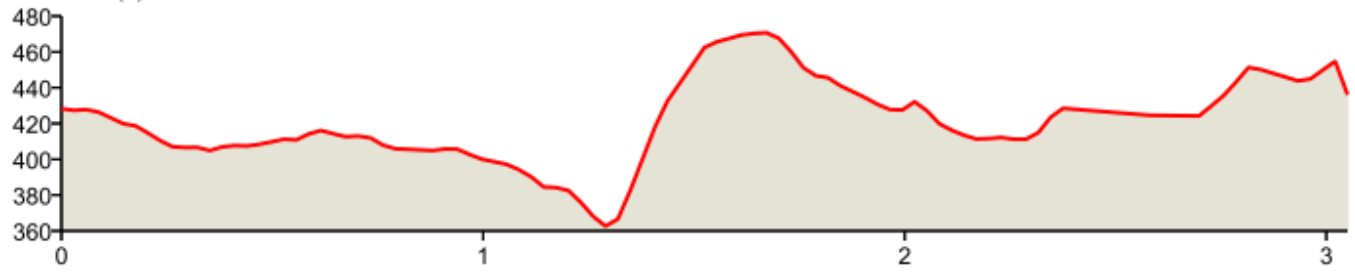

MADAMIMADAM 5k
Distance: 3.05 mi
Elevation: 143.3 ft (Max: 470.96 ft)

mapmyrun

ELEVATION (ft)

Miles

Copyright (c) 2016 MapMyFitness Inc.

Notes could not be loaded for this route.

MapMyRun • <http://mapmyrun.com/routes/view/1258215178>