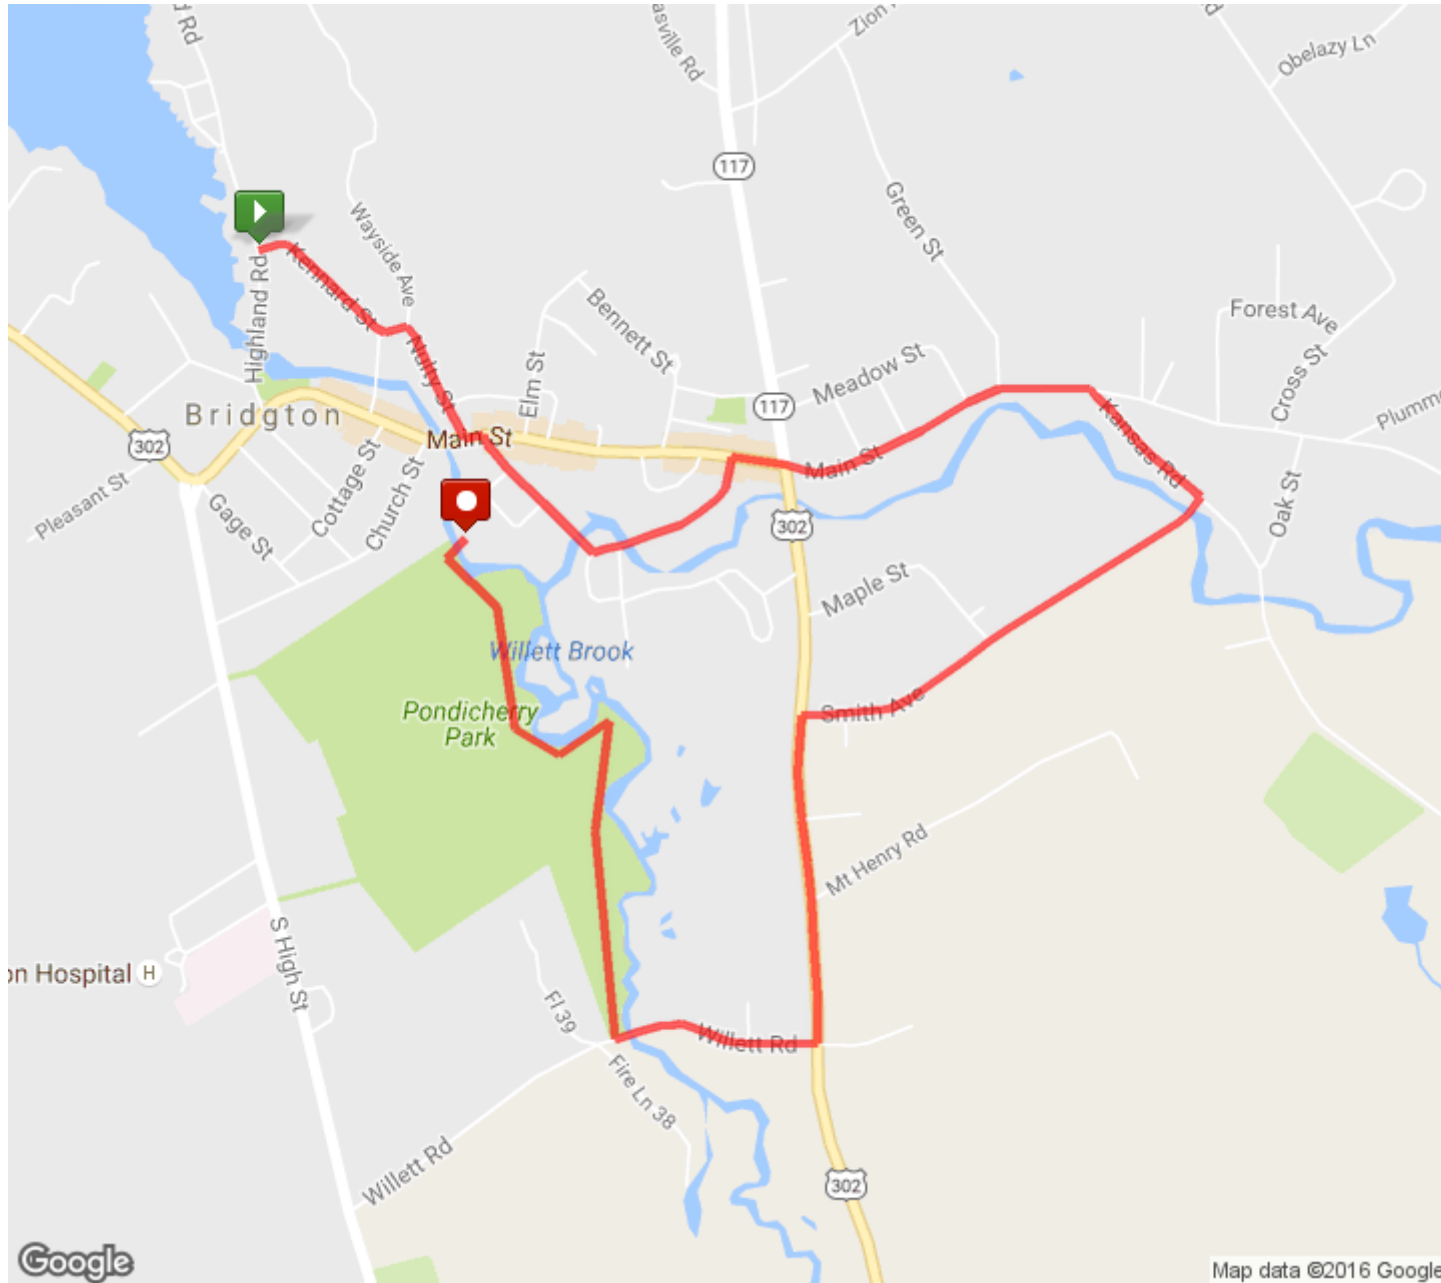

MADAMIMADAM 5k
Distance: 3.05 mi
Elevation: 143.3 ft (Max: 470.96 ft)

mapmyrun

ELEVATION (ft)

Miles

Copyright (c) 2016 MapMyFitness Inc.

Notes could not be loaded for this route.

MapMyRun • <http://mapmyrun.com/routes/view/1258215178>